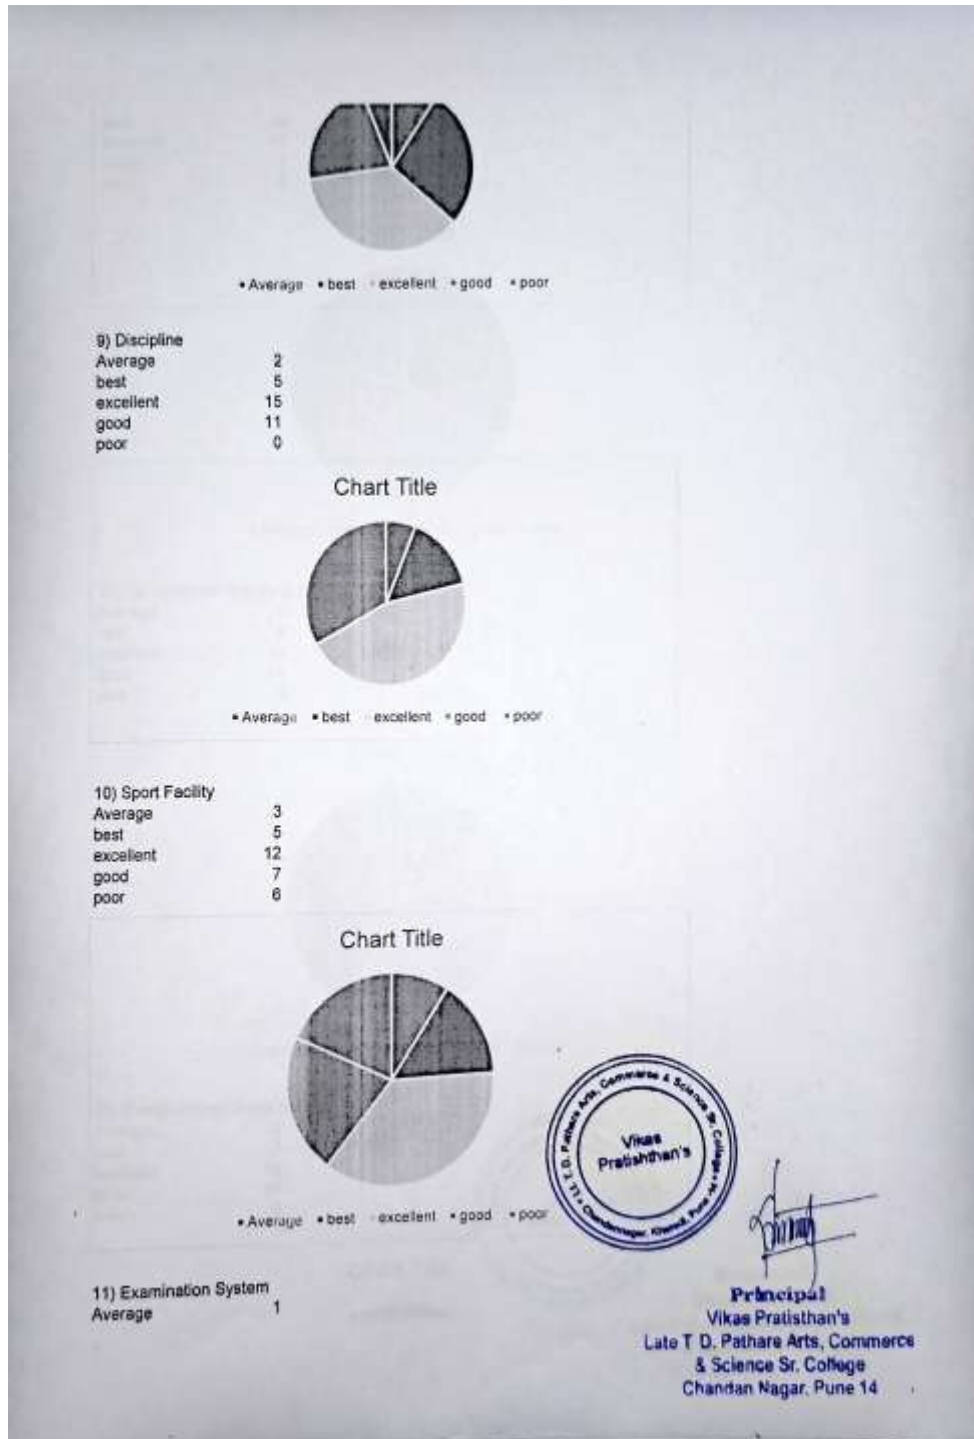

IMP Note

Our college is facing First NAAC cycle. Because of it we take feedback of only one Academic year (Academic year : 2021-22)

Academic Year 2021-22

Stakeholder feedback Analysis Report