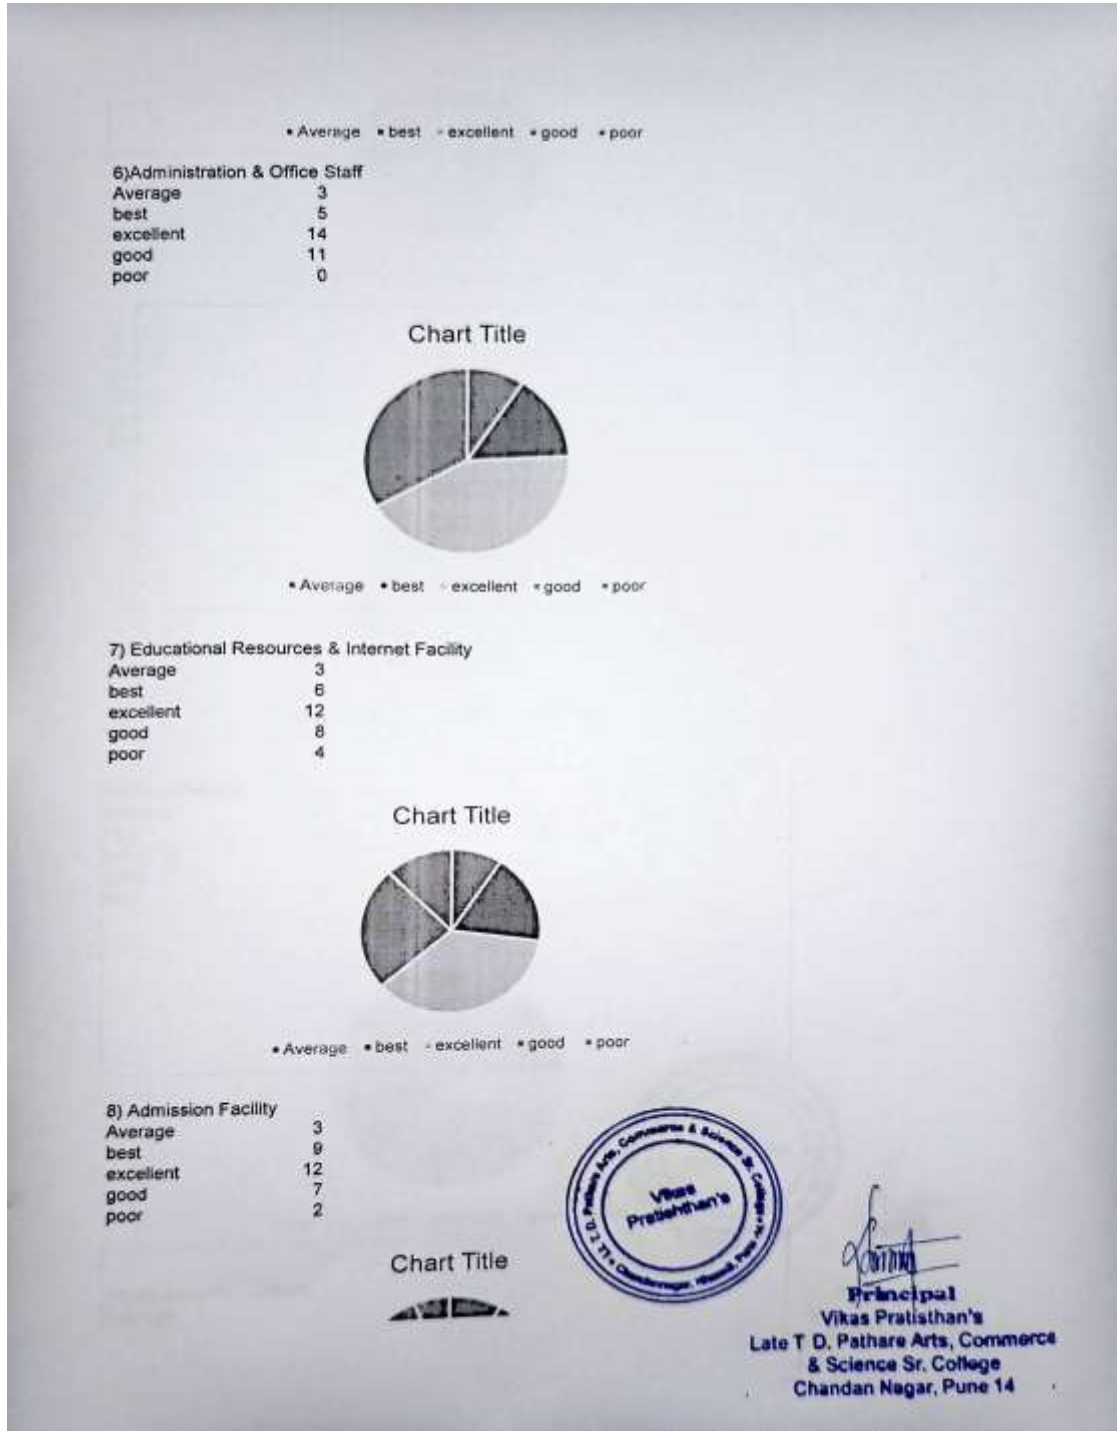

IMP Note

Our college is facing First NAAC cycle. Because of it we take feedback of only one Academic year (Academic year : 2021-22)

Academic Year 2021-22

Stakeholder feedback Analysis Report