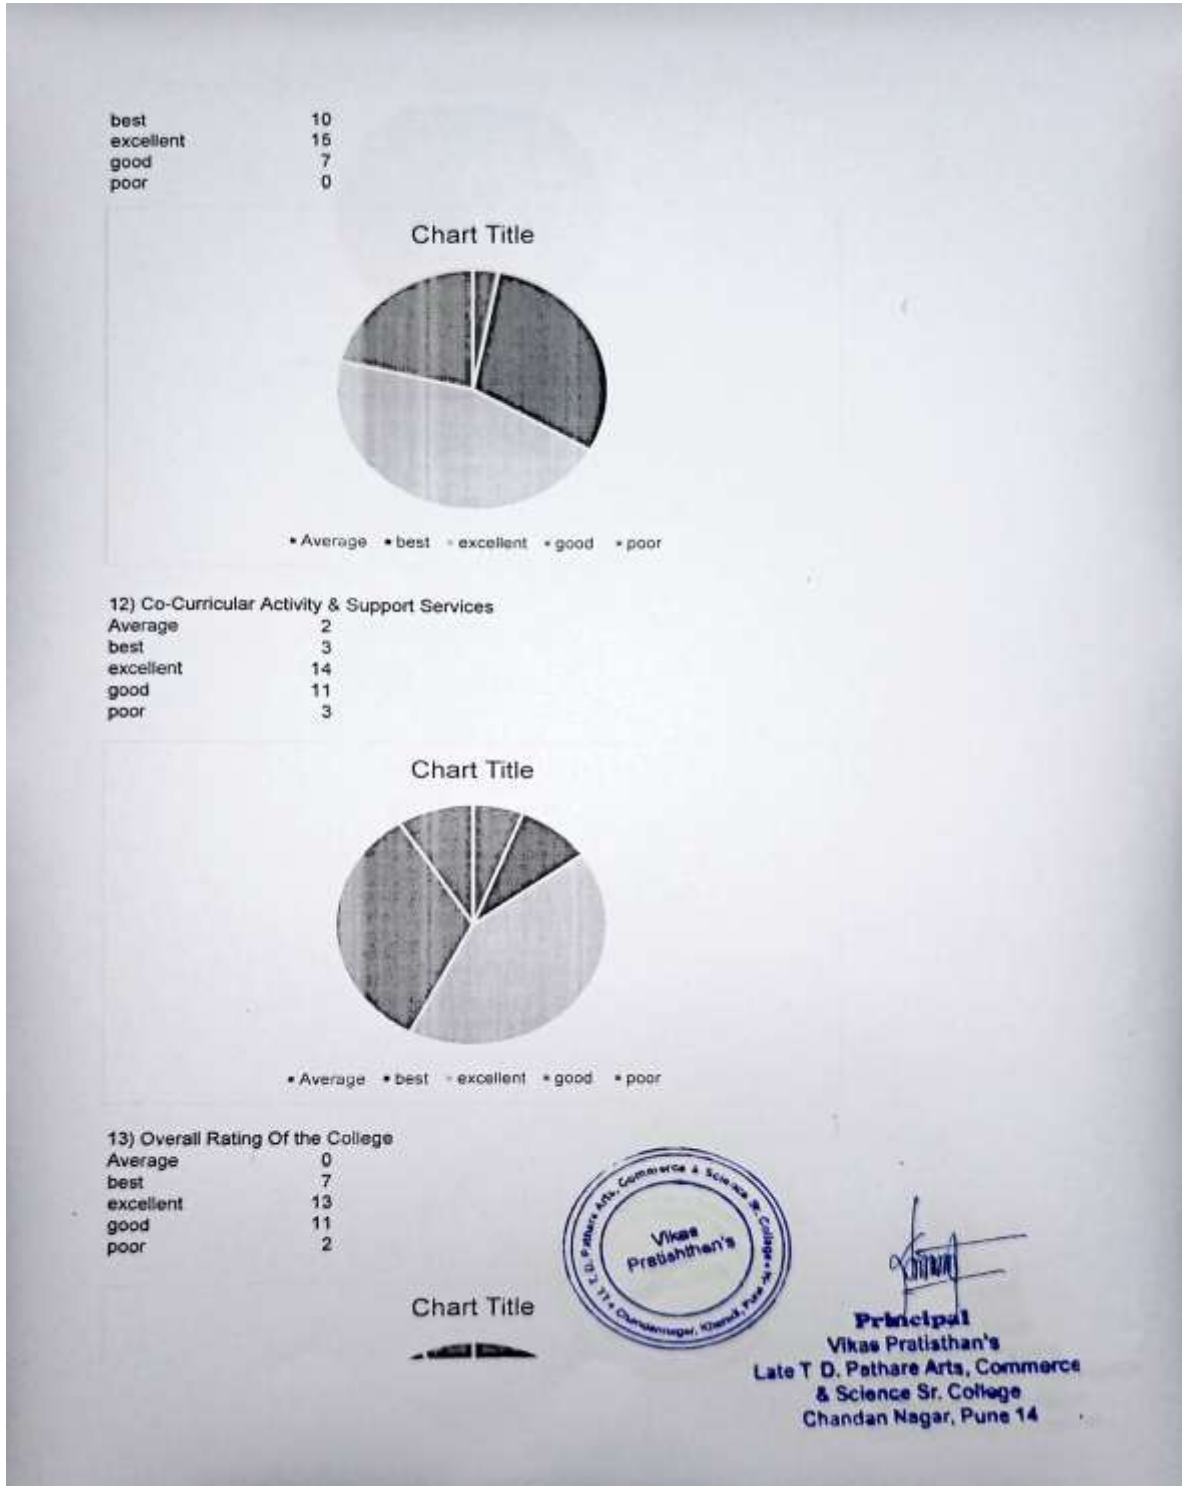

IMP Note

Our college is facing First NAAC cycle. Because of it we take feedback of only one Academic year (Academic year : 2021-22)

Academic Year 2021-22

Stakeholder feedback Analysis Report