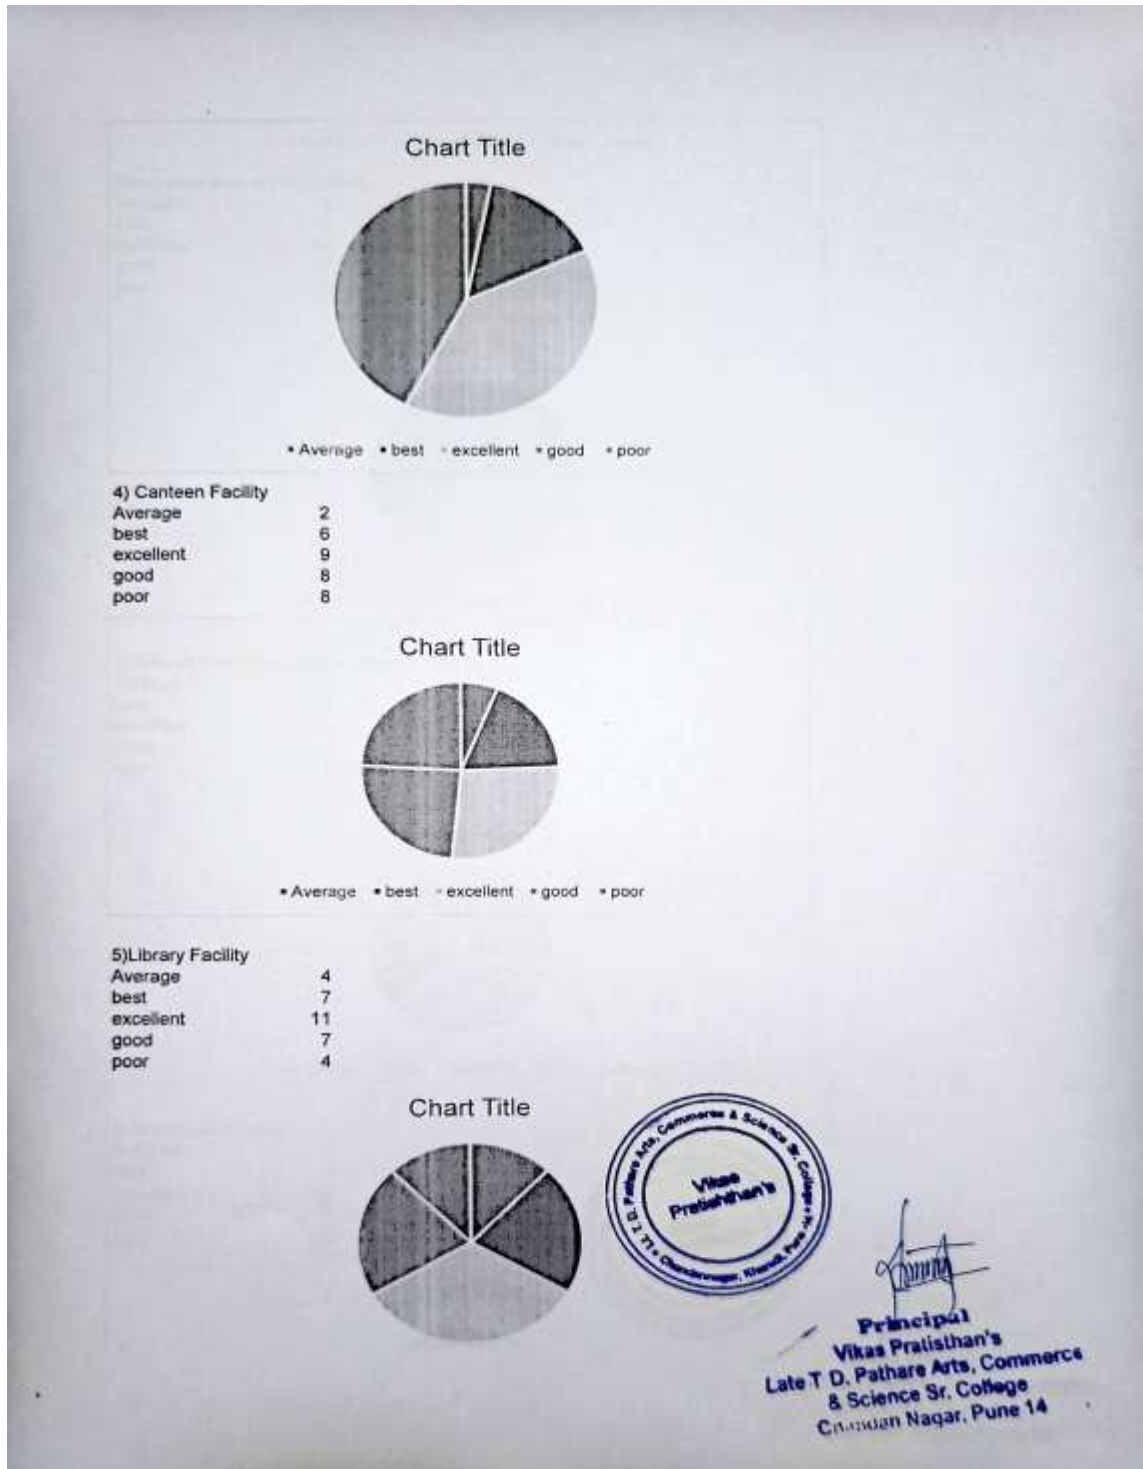

IMP Note

Our college is facing First NAAC cycle. Because of it we take feedback of only one Academic year (Academic year : 2021-22)

Academic Year 2021-22

Stakeholder feedback Analysis Report

1.4.1 Alumni Feedback from Alumni Students :

Feedback link <https://forms.gle/sUFR9AFkNU/NptvwQ7>

Responses : 33

1) Courses you learn

Excellent	18
Best	5
Good	9
Average	1
poor	0

Chart Title

• Excellent • Best • Good • Average • poor

2) Infrastructure & Laboratory facility

Average	3
best	10
excellent	9
good	10
poor	1

Chart Title

• Average • best • excellent • good • poor

3) Faculty

Average	1
best	5
excellent	13
good	14
poor	0

Principal
Vikas Pratishthan's
Late T. D. Pathare Arts, Commerce
& Science Sr. College
Chandan Nagar, Pune 14

IMP Note

Our college is facing First NAAC cycle. Because of it we take feedback of only one Academic year (Academic year : 2021-22)

Academic Year 2021-22

Stakeholder feedback Analysis Report